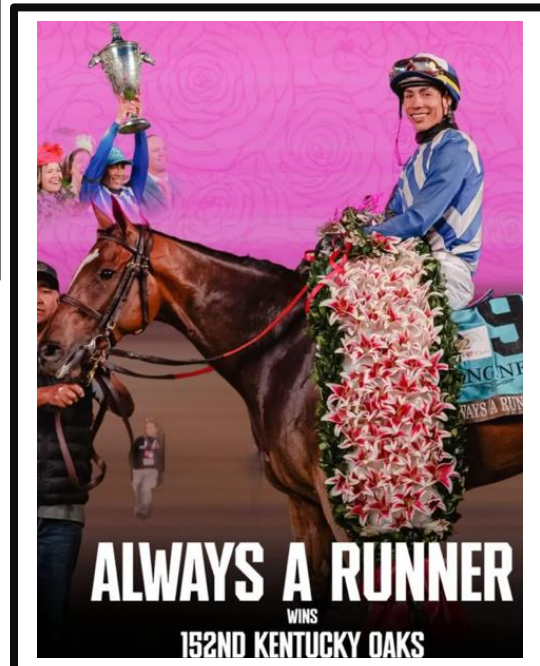

**Jimmy Drake Stakes
"Da Edge Of Gray"**

**Ruidoso-
Albuquerque
Zero Date is
May 12th 2026**

DAA Racetrack will be closed today May 4th through Wednesday May 6th for new material to be added to the racetrack. Condition book #1 is available online but is only for the first 10 days of racing. Don Cook was able to get the feed store and vendor situation handled. Horses are beginning to move in slowly.